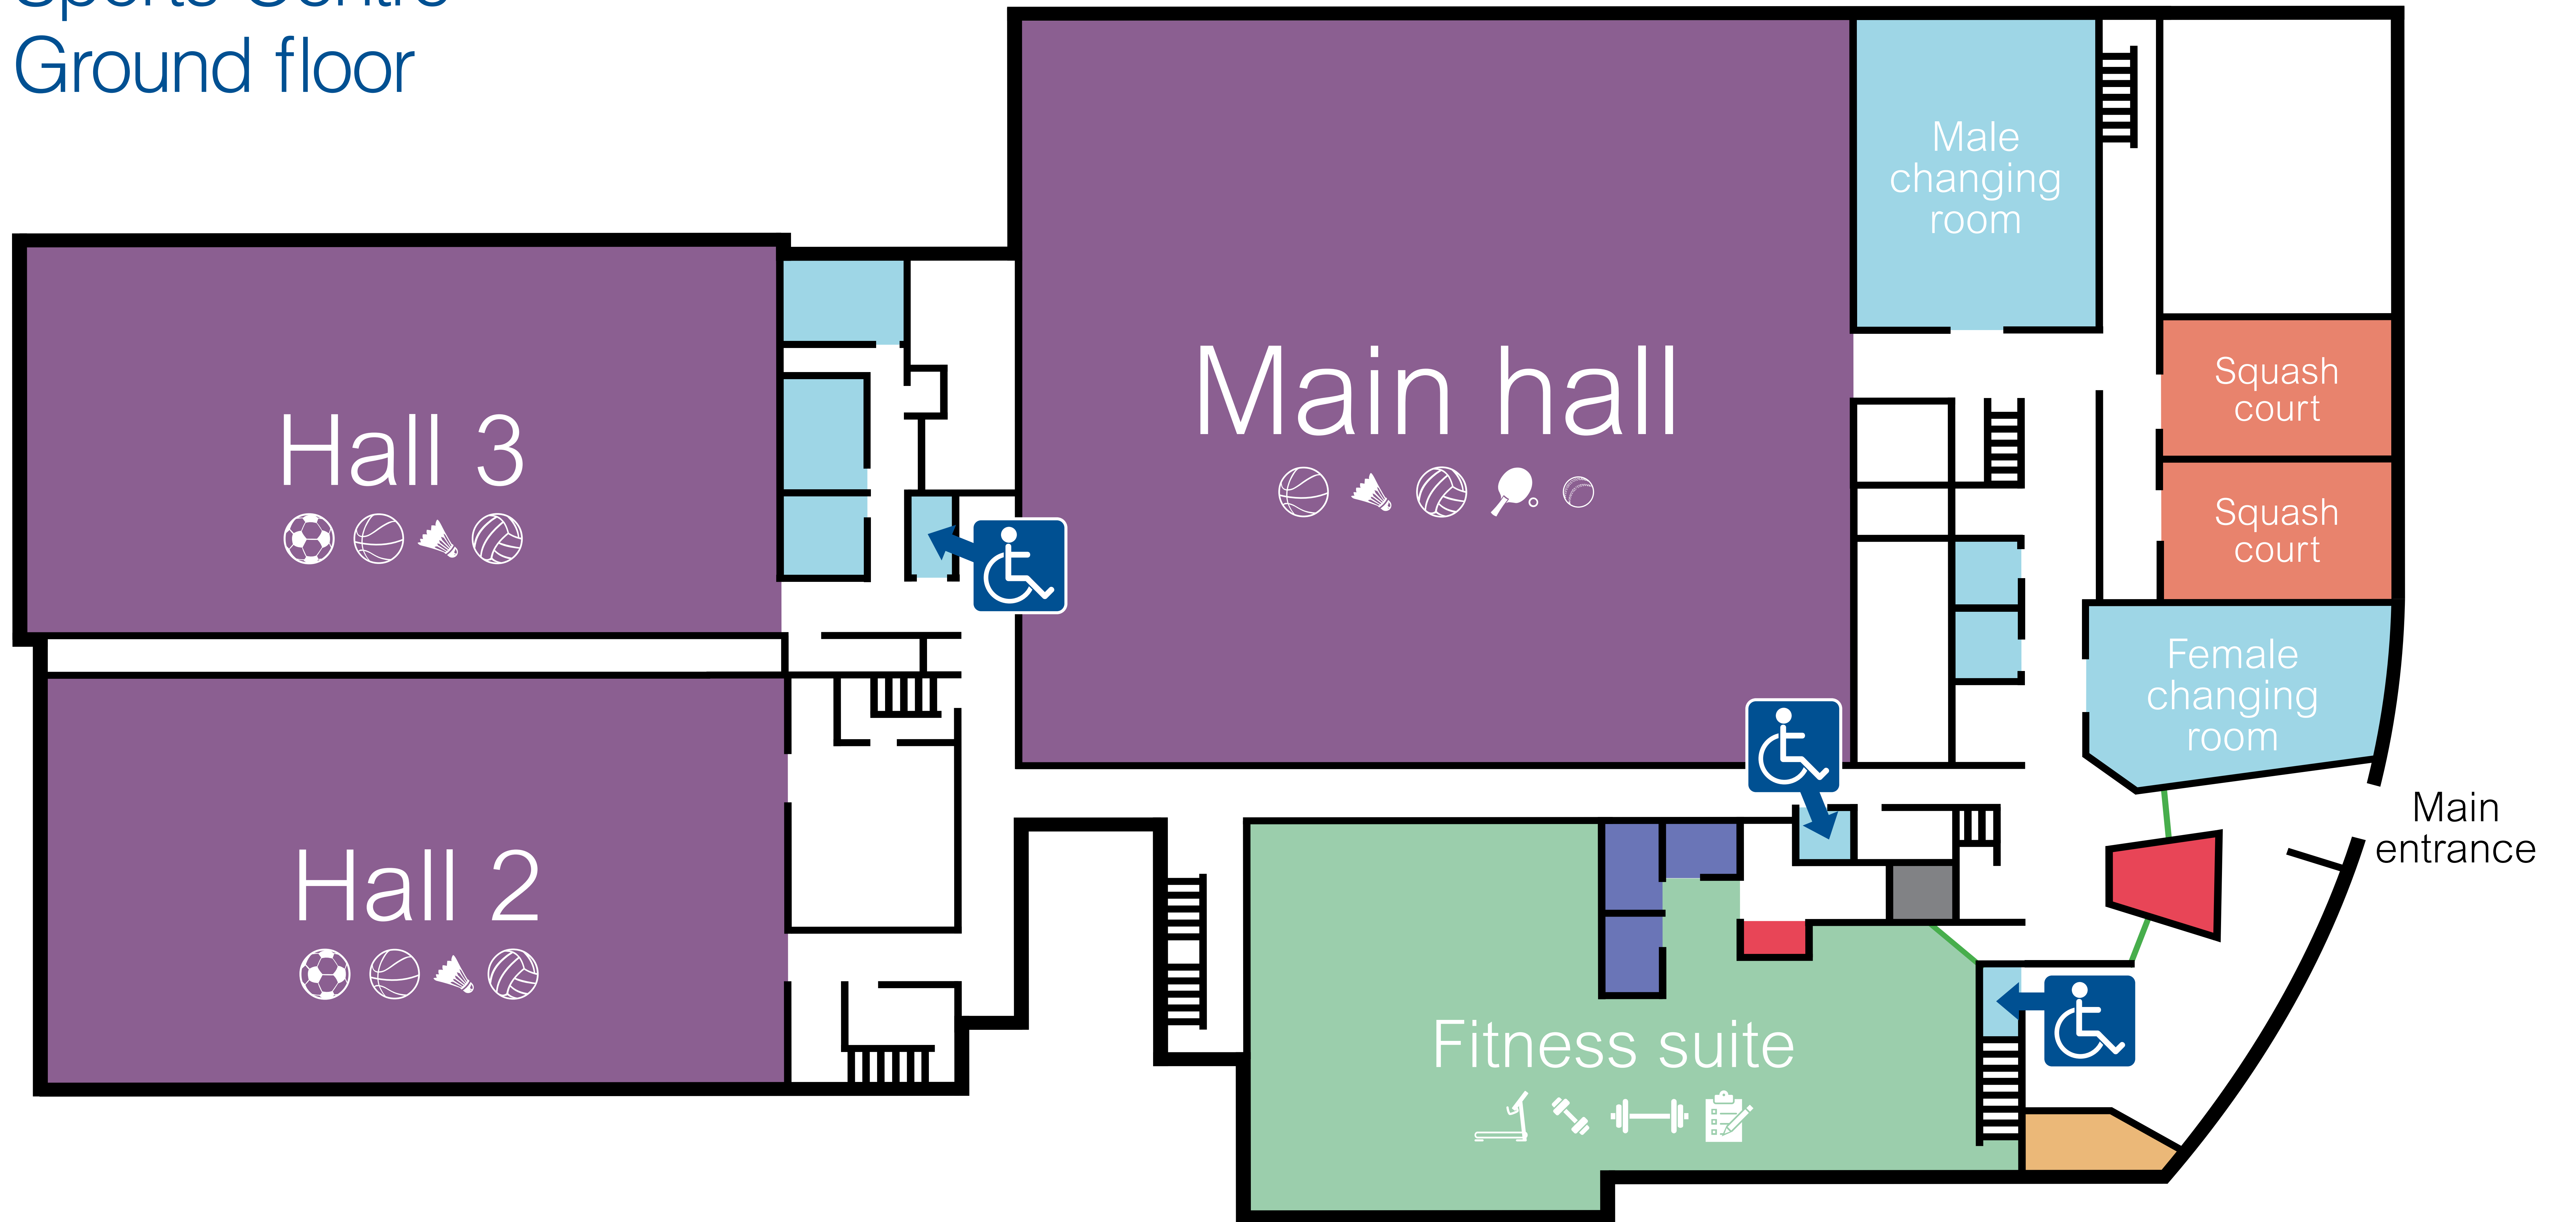

Facility map

Sports Centre

Ground floor

- Reception
- Physiotherapy Clinic
- Sports Café
- Toilets and changing rooms
- Lift

- Entrance and exit turnstiles
- Disabled access toilets and/or shower rooms

Facility map
Sports Centre
First floor

- Toilets and changing rooms
- Lift
- First floor viewing balconies

- Entrance and exit turnstiles
- Disabled access toilets and/or shower rooms