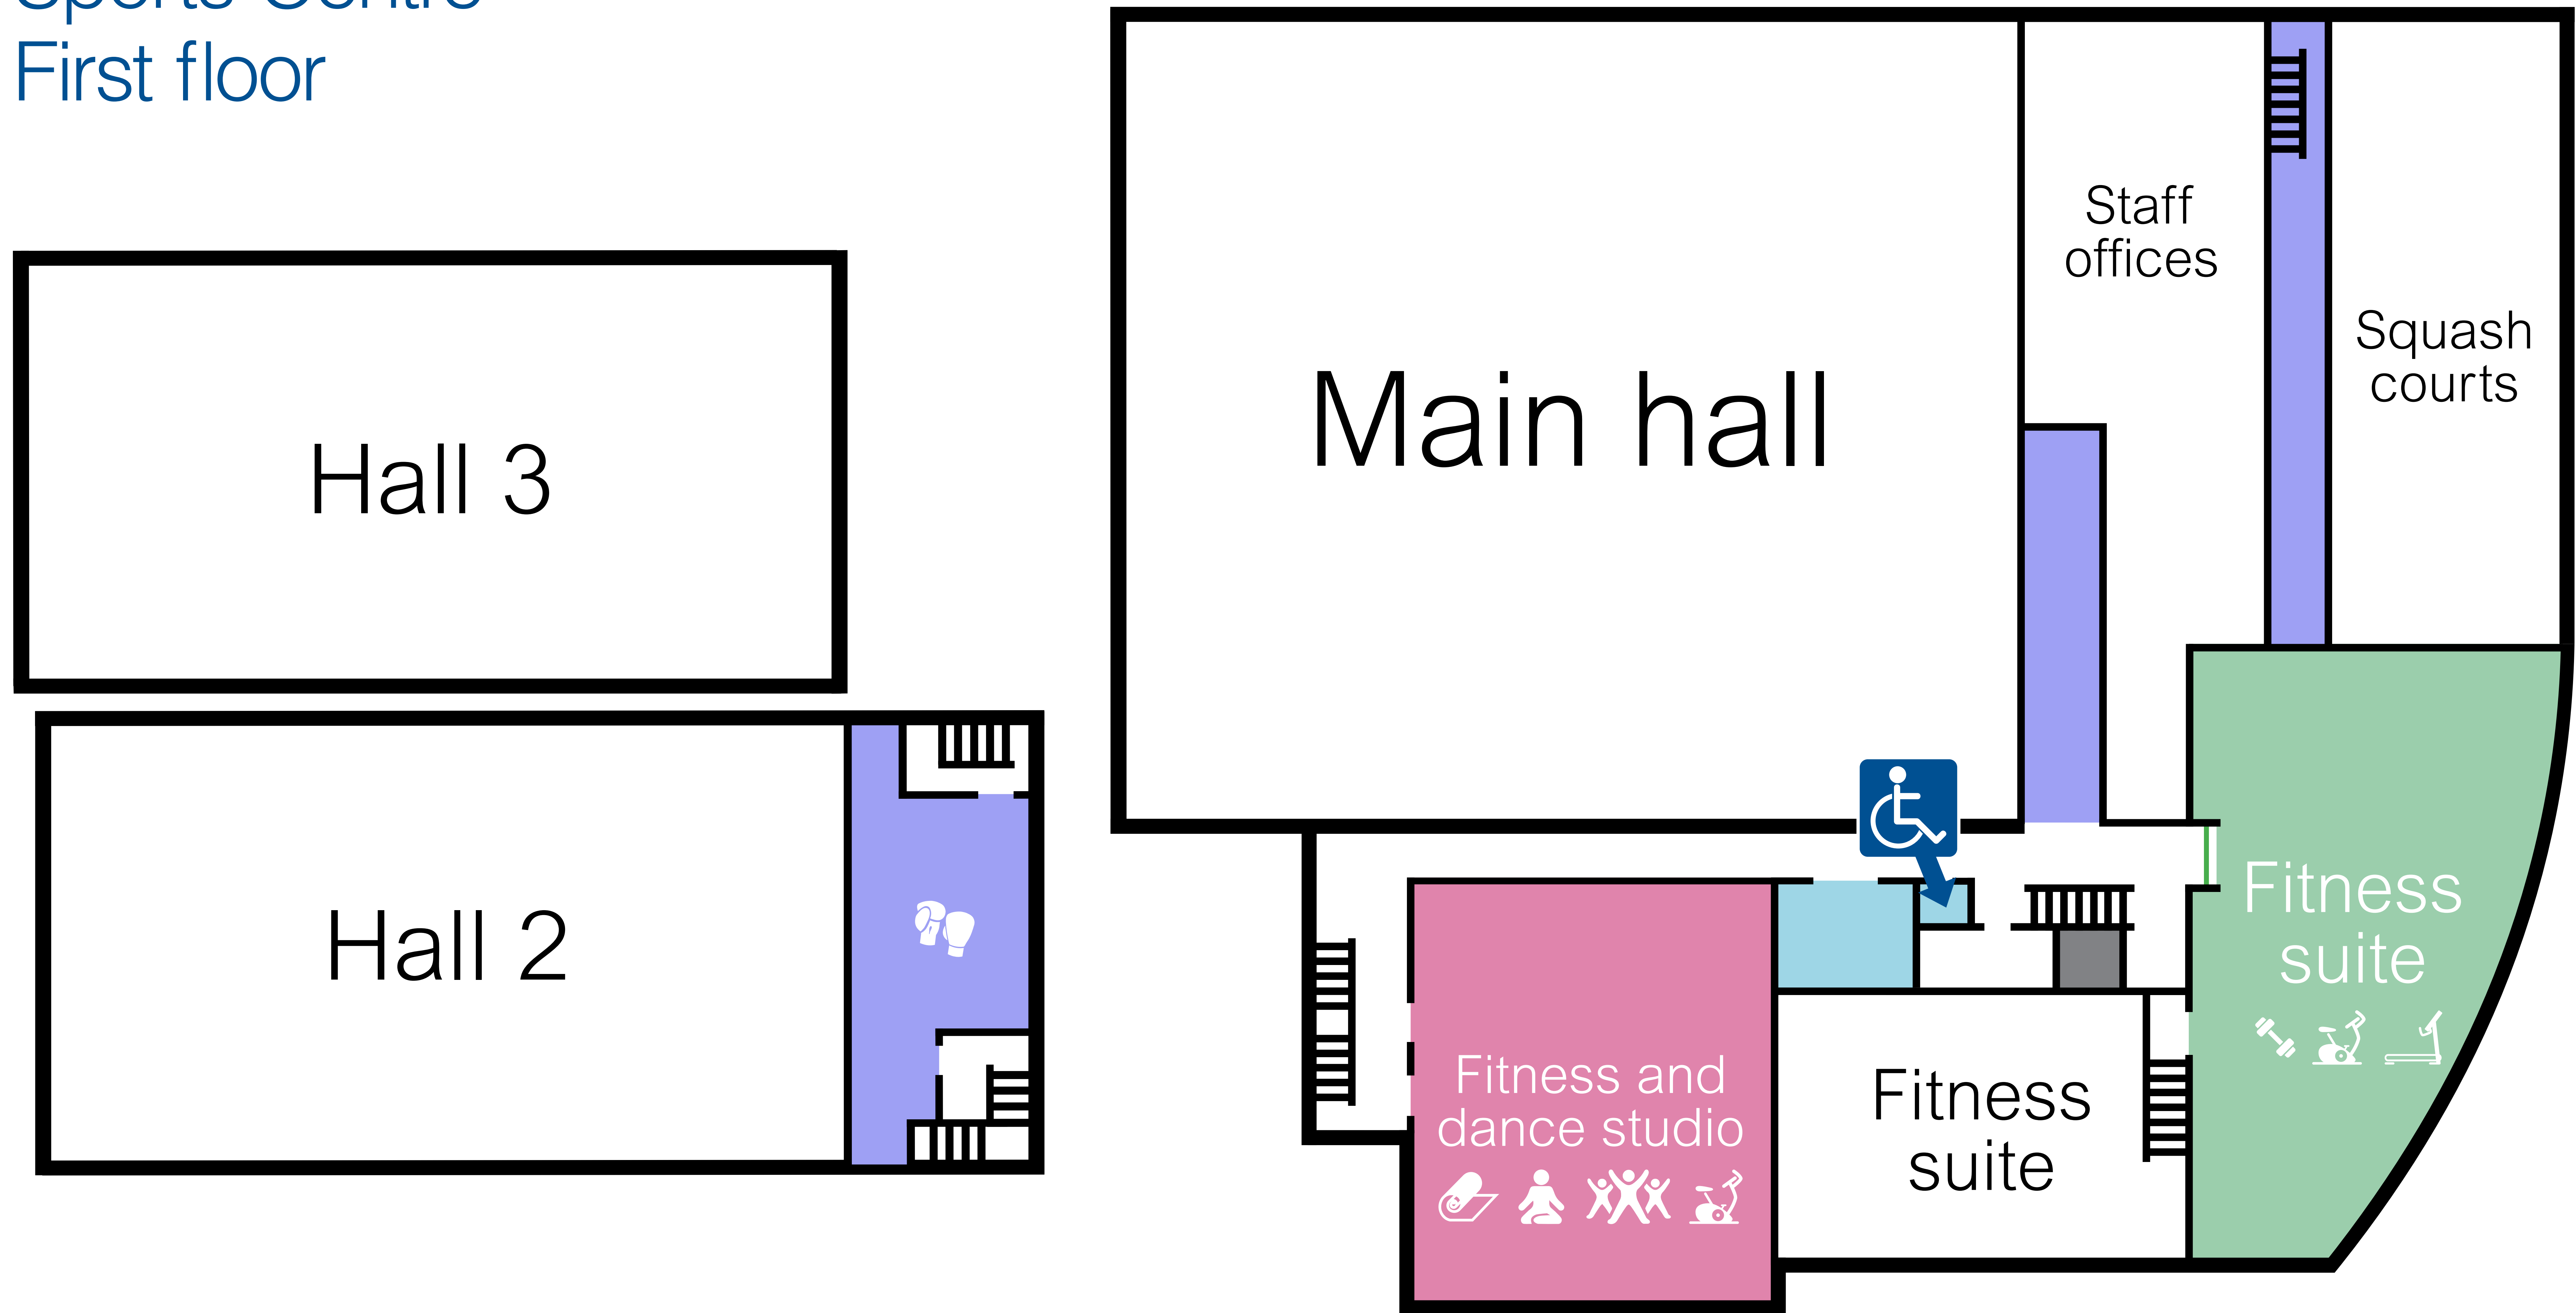

Facility map

Sports Centre

Ground floor

- Reception
- Physiotherapy Clinic
- Sports Café
- Toilets and changing rooms
- Lift

- Entrance and exit turnstiles
- Disabled access toilets and/or shower rooms

Facility map
Sports Centre
First floor

- Toilets and changing rooms
- Lift
- First floor viewing balconies

- Entrance and exit turnstiles
- Disabled access toilets and/or shower rooms