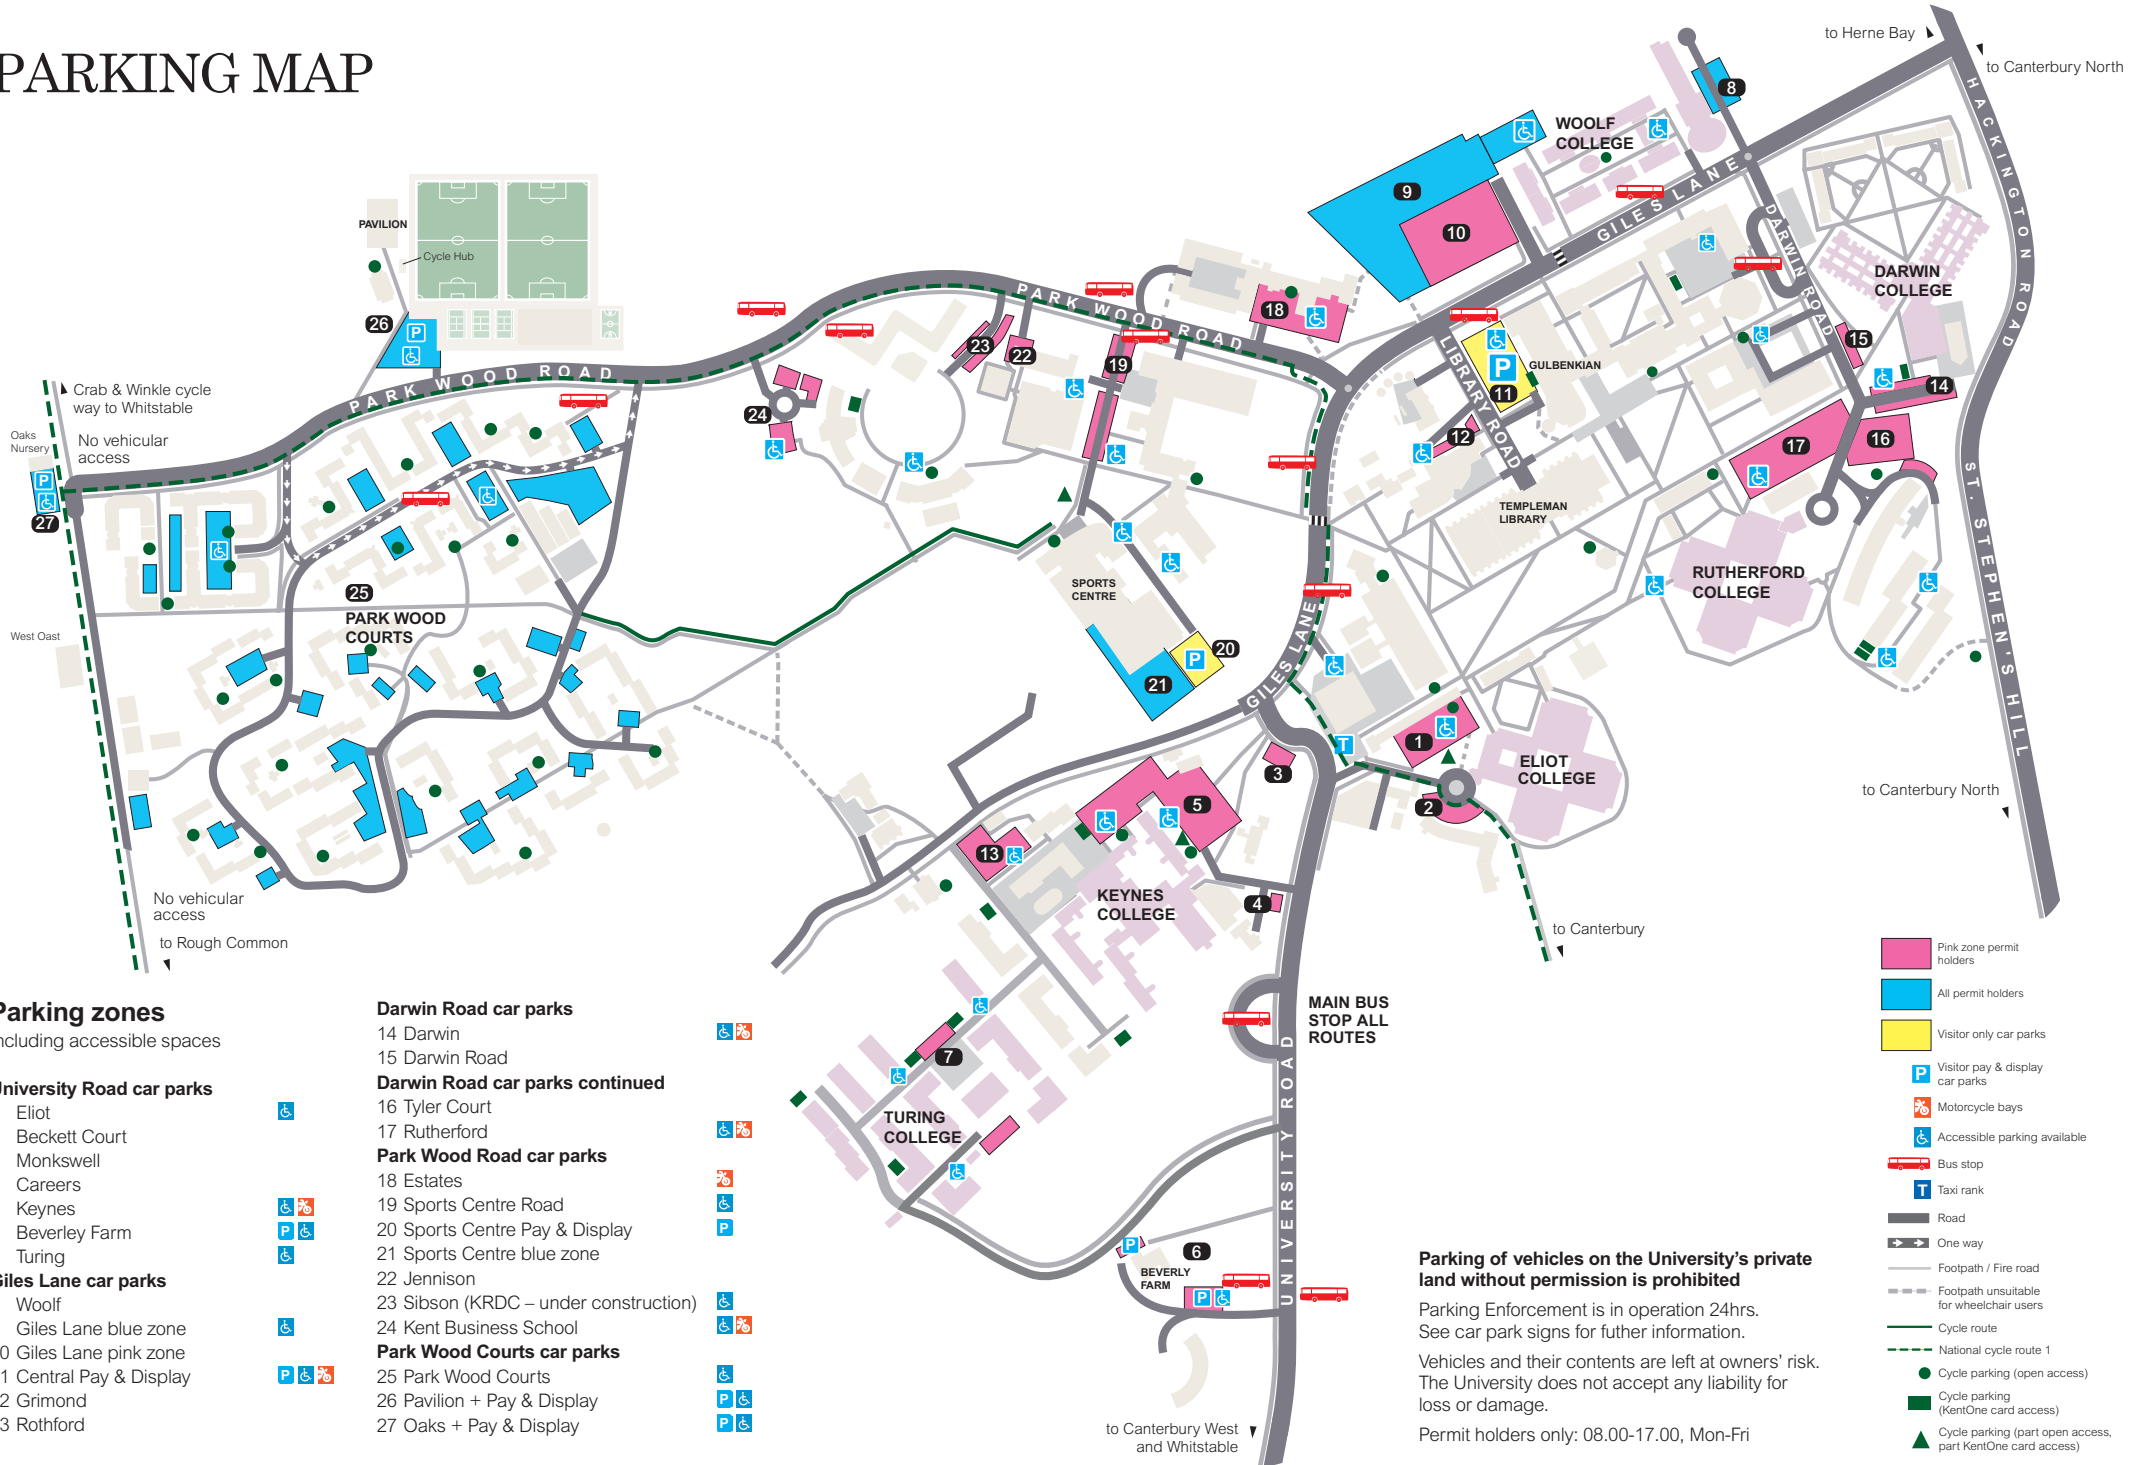

PARKING MAP

Parking zones

Including accessible spaces

University Road car parks

- 1 Eliot
- 2 Beckett Court
- 3 Monkswell
- 4 Careers
- 5 Keynes
- 6 Beverley Farm
- 7 Turing

Giles Lane car parks

- 8 Woolf
- 9 Giles Lane blue zone
- 10 Giles Lane pink zone
- 11 Central Pay & Display
- 12 Grimond
- 13 Rothford

Darwin Road car parks

- 14 Darwin
- 15 Darwin Road

Darwin Road car parks continued

- 16 Tyler Court
- 17 Rutherford

Park Wood Road car parks

- 18 Estates
- 19 Sports Centre Road
- 20 Sports Centre Pay & Display
- 21 Sports Centre blue zone
- 22 Jennison
- 23 Sibson (KRDC – under construction)
- 24 Kent Business School

Park Wood Courts car parks

- 25 Park Wood Courts
- 26 Pavilion + Pay & Display
- 27 Oaks + Pay & Display

Parking of vehicles on the University's private land without permission is prohibited

Parking Enforcement is in operation 24hrs. See car park signs for further information.

Vehicles and their contents are left at owners' risk. The University does not accept any liability for loss or damage.

Permit holders only: 08.00-17.00, Mon-Fri

- Pink zone permit holders
- All permit holders
- Visitor only car parks
- Visitor pay & display car parks
- Motorcycle bays
- Accessible parking available
- Bus stop
- Taxi rank
- Road
- One way
- Footpath / Fire road
- Footpath unsuitable for wheelchair users
- Cycle route
- National cycle route 1
- Cycle parking (open access)
- Cycle parking (KentOne card access)
- Cycle parking (part open access, part KentOne card access)