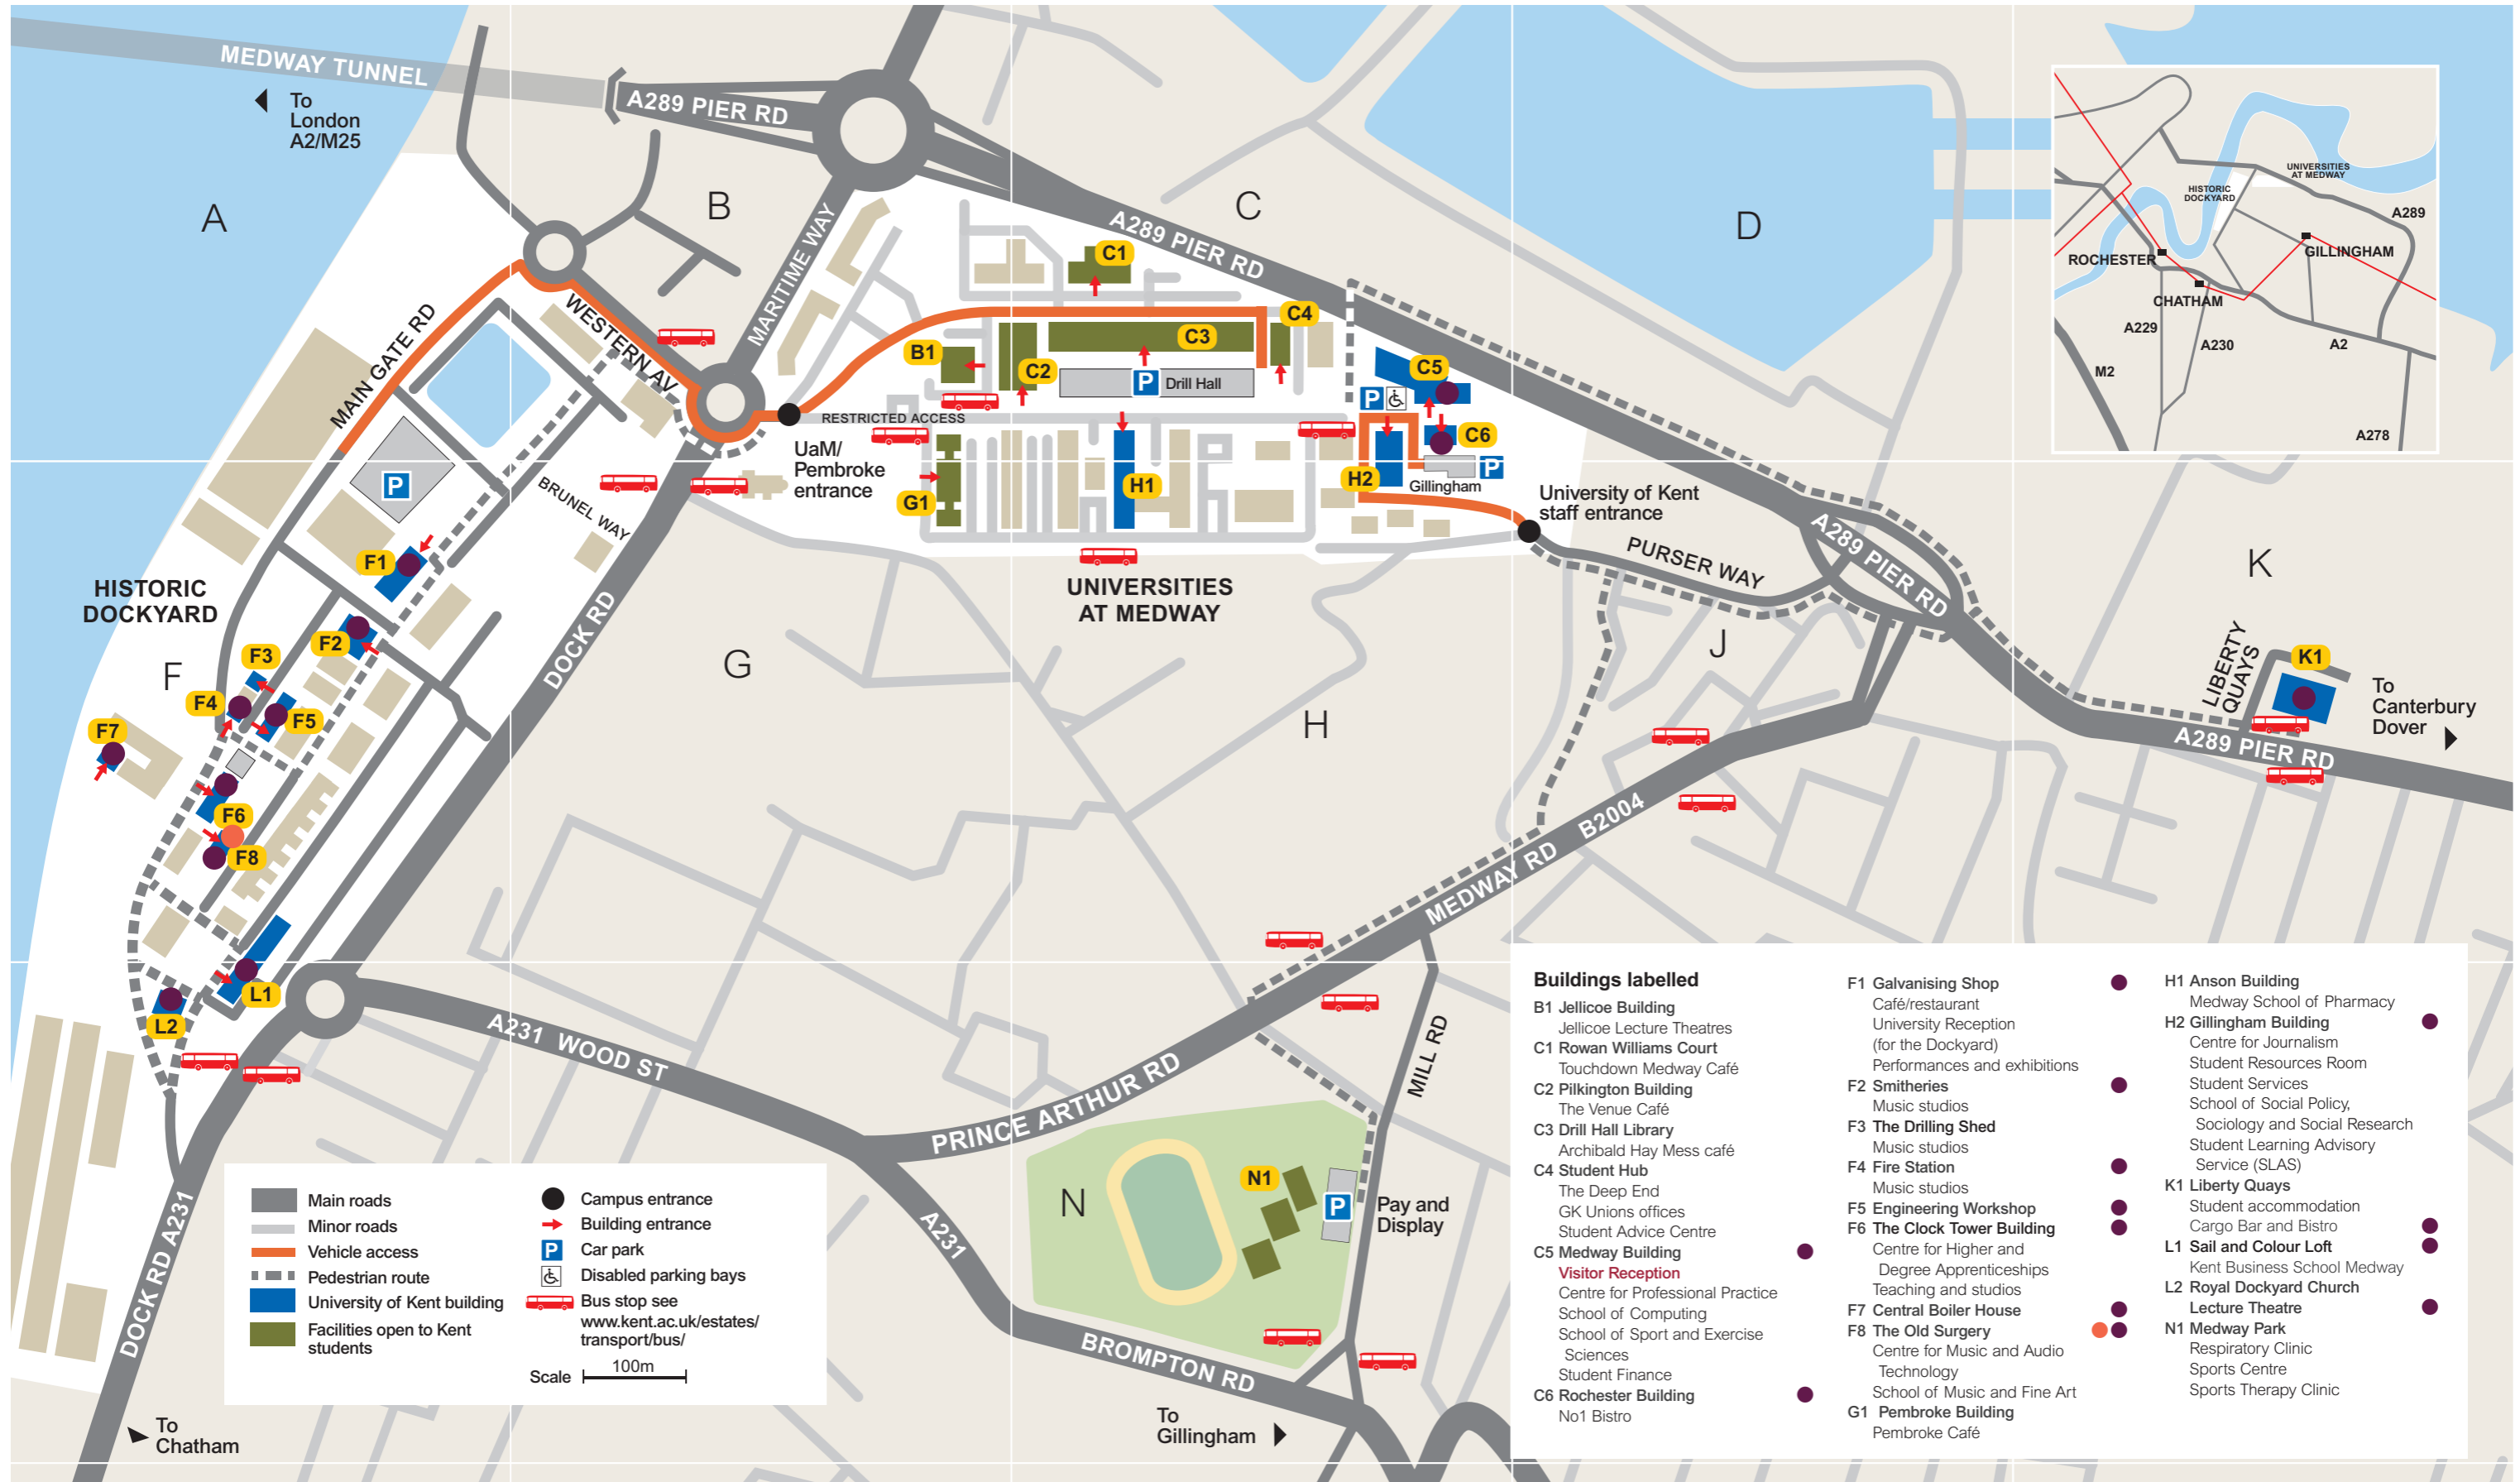

**Key**  
 Gender neutral / accessible   
 Gender neutral 

**Legend:**

- Main roads (thick grey line)
- Minor roads (thin grey line)
- Vehicle access (orange line)
- Pedestrian route (dashed grey line)
- University of Kent building (blue outline)
- Facilities open to Kent students (green outline)
- Campus entrance (black circle)
- Building entrance (red arrow)
- Car park (P icon)
- Disabled parking bays (P icon with wheelchair)
- Bus stop (red bus icon)