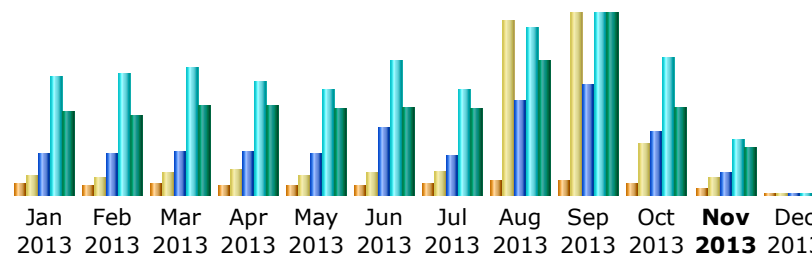

Last Update: 17 Nov 2013 - 06:25

Reported period: - Year - 2013 OK

Summary

Reported period	Year 2013				
First visit	01 Jan 2013 - 00:21				
Last visit	17 Nov 2013 - 06:24				
	Unique visitors	Number of visits	Pages	Hits	Bandwidth
Viewed traffic *	<= 90364 Exact value not available in 'Year' view	448372 (4.96 visits/visitor)	2934203 (6.54 pages/visit)	6613831 (14.75 hits/visit)	196.70 GB (459.99 KB/visit)
Not viewed traffic *			17244836	17465079	156.41 GB

* Not viewed traffic includes traffic generated by robots, worms, or replies with special HTTP status codes.

Monthly history

Month	Unique visitors	Number of visits	Pages	Hits	Bandwidth
Jan 2013	8530	15008	201316	572270	15.69 GB
Feb 2013	7789	13975	199132	592290	14.91 GB
Mar 2013	9277	16471	211416	613082	16.89 GB
Apr 2013	7805	20033	213129	546731	16.81 GB
May 2013	7498	15542	195550	509499	15.80 GB
Jun 2013	7698	16416	328292	647837	16.51 GB
Jul 2013	8967	18780	193459	506536	16.12 GB
Aug 2013	10023	137033	450730	815842	25.02 GB

Sep 2013	9579	141806	528347	875453	33.80 GB
Oct 2013	8793	39653	307334	669311	16.30 GB
Nov 2013	4405	13655	105498	264980	8.84 GB
Dec 2013	0	0	0	0	0
Total	90364	448372	2934203	6613831	196.70 GB

Days of month

Countries (Top 10) - [Full list](#)

Countries	Pages	Hits	Bandwidth
United States (us)	1103022	3646651	100.67 GB
Unknown (ip)	689926	881083	32.59 GB
Australia (au)	644557	704358	26.84 GB
Great Britain (gb)	273875	646320	11.32 GB
European country (eu)	158019	509743	17.98 GB
Canada (ca)	20367	61259	3.75 GB
Japan (jp)	8226	26889	665.80 MB
New Zealand (nz)	6263	16458	477.45 MB