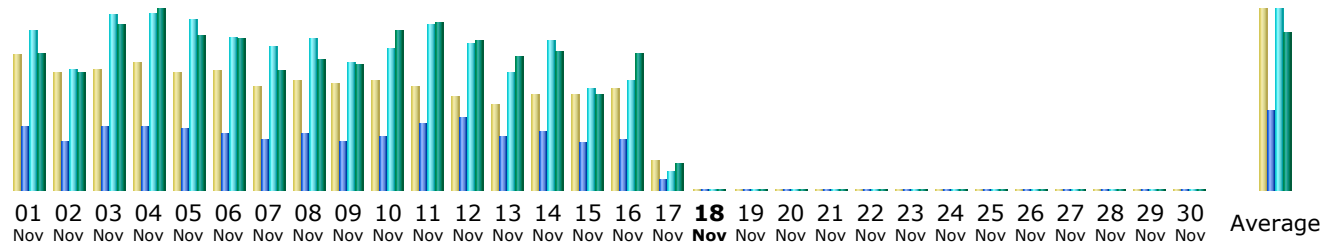

Last Update: 17 Nov 2013 - 06:25

Reported period: - Year - 2013 OK

Summary

Reported period	Year 2013				
First visit	01 Jan 2013 - 00:21				
Last visit	17 Nov 2013 - 06:24				
	Unique visitors	Number of visits	Pages	Hits	Bandwidth
Viewed traffic *	<= 90364 Exact value not available in 'Year' view	448372 (4.96 visits/visitor)	2934203 (6.54 pages/visit)	6613831 (14.75 hits/visit)	196.70 GB (459.99 KB/visit)
Not viewed traffic *			17244836	17465079	156.41 GB

* Not viewed traffic includes traffic generated by robots, worms, or replies with special HTTP status codes.

Monthly history

Month	Unique visitors	Number of visits	Pages	Hits	Bandwidth
Jan 2013	8530	15008	201316	572270	15.69 GB
Feb 2013	7789	13975	199132	592290	14.91 GB
Mar 2013	9277	16471	211416	613082	16.89 GB
Apr 2013	7805	20033	213129	546731	16.81 GB
May 2013	7498	15542	195550	509499	15.80 GB
Jun 2013	7698	16416	328292	647837	16.51 GB
Jul 2013	8967	18780	193459	506536	16.12 GB
Aug 2013	10023	137033	450730	815842	25.02 GB

Sep 2013	9579	141806	528347	875453	33.80 GB
Oct 2013	8793	39653	307334	669311	16.30 GB
Nov 2013	4405	13655	105498	264980	8.84 GB
Dec 2013	0	0	0	0	0
Total	90364	448372	2934203	6613831	196.70 GB

Days of month

Day	Number of visits	Pages	Hits	Bandwidth
01 Nov 2013	1049	7143	18132	540.91 MB
02 Nov 2013	901	5600	13877	460.50 MB
03 Nov 2013	942	7288	19990	657.05 MB
04 Nov 2013	976	7231	20166	712.97 MB
05 Nov 2013	902	7031	19519	614.75 MB
06 Nov 2013	918	6494	17388	597.85 MB
07 Nov 2013	793	5759	16234	467.81 MB
08 Nov 2013	849	6448	17185	515.10 MB
09 Nov 2013	825	5492	14478	495.18 MB
10 Nov 2013	846	6091	16025	626.82 MB
11 Nov 2013	796	7546	18830	662.25 MB
12 Nov 2013	713	8383	16747	592.51 MB
13 Nov 2013	655	6066	13338	529.44 MB
14 Nov 2013	742	6689	16892	552.86 MB
15 Nov 2013	735	5317	11635	372.92 MB
16 Nov 2013	789	5736	12353	546.39 MB
17 Nov 2013	224	1184	2191	104.98 MB