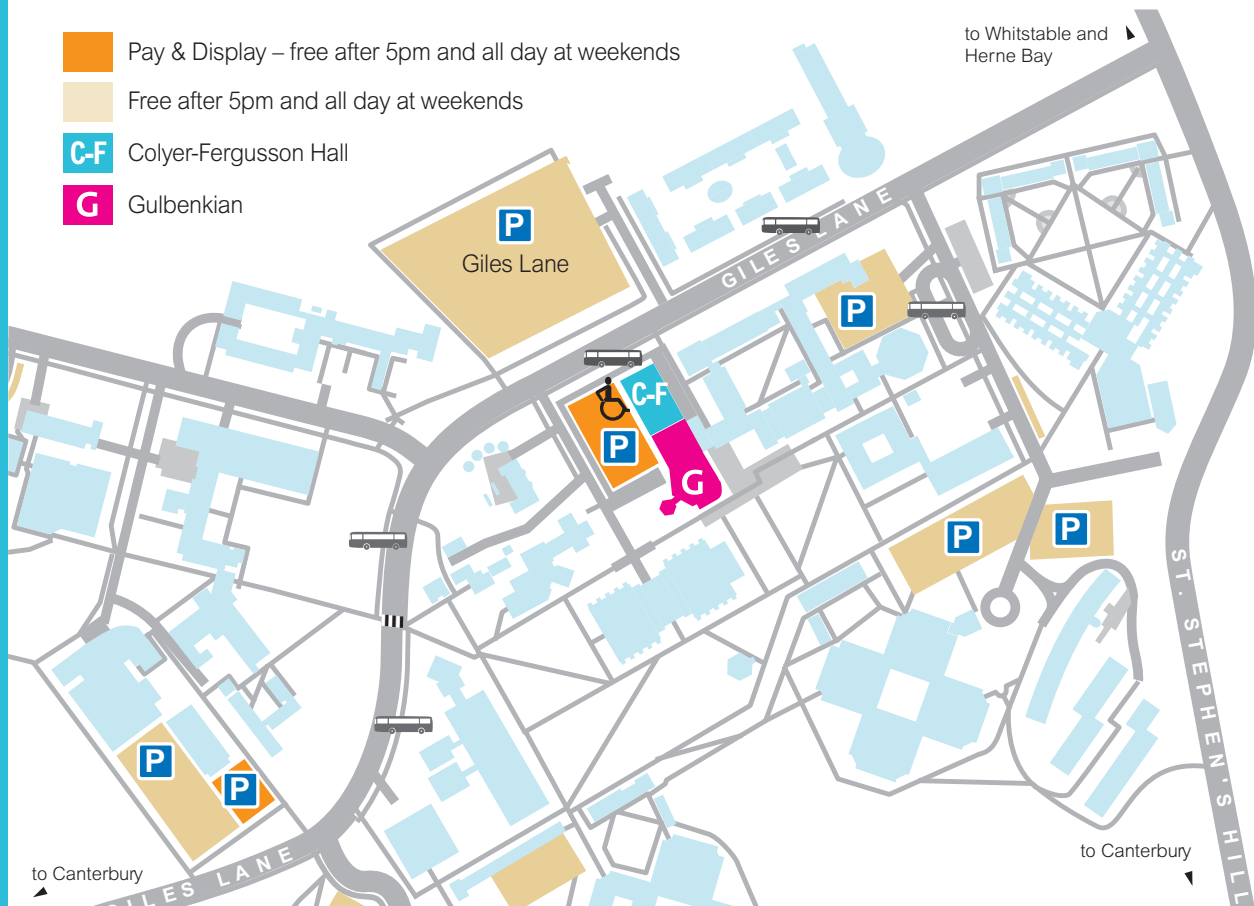

Pay & Display – free after 5pm and all day at weekends

Free after 5pm and all day at weekends

C-F Colyer-Fergusson Hall

G Gulbenkian

to Whitstable and Herne Bay

to Canterbury

to Canterbury