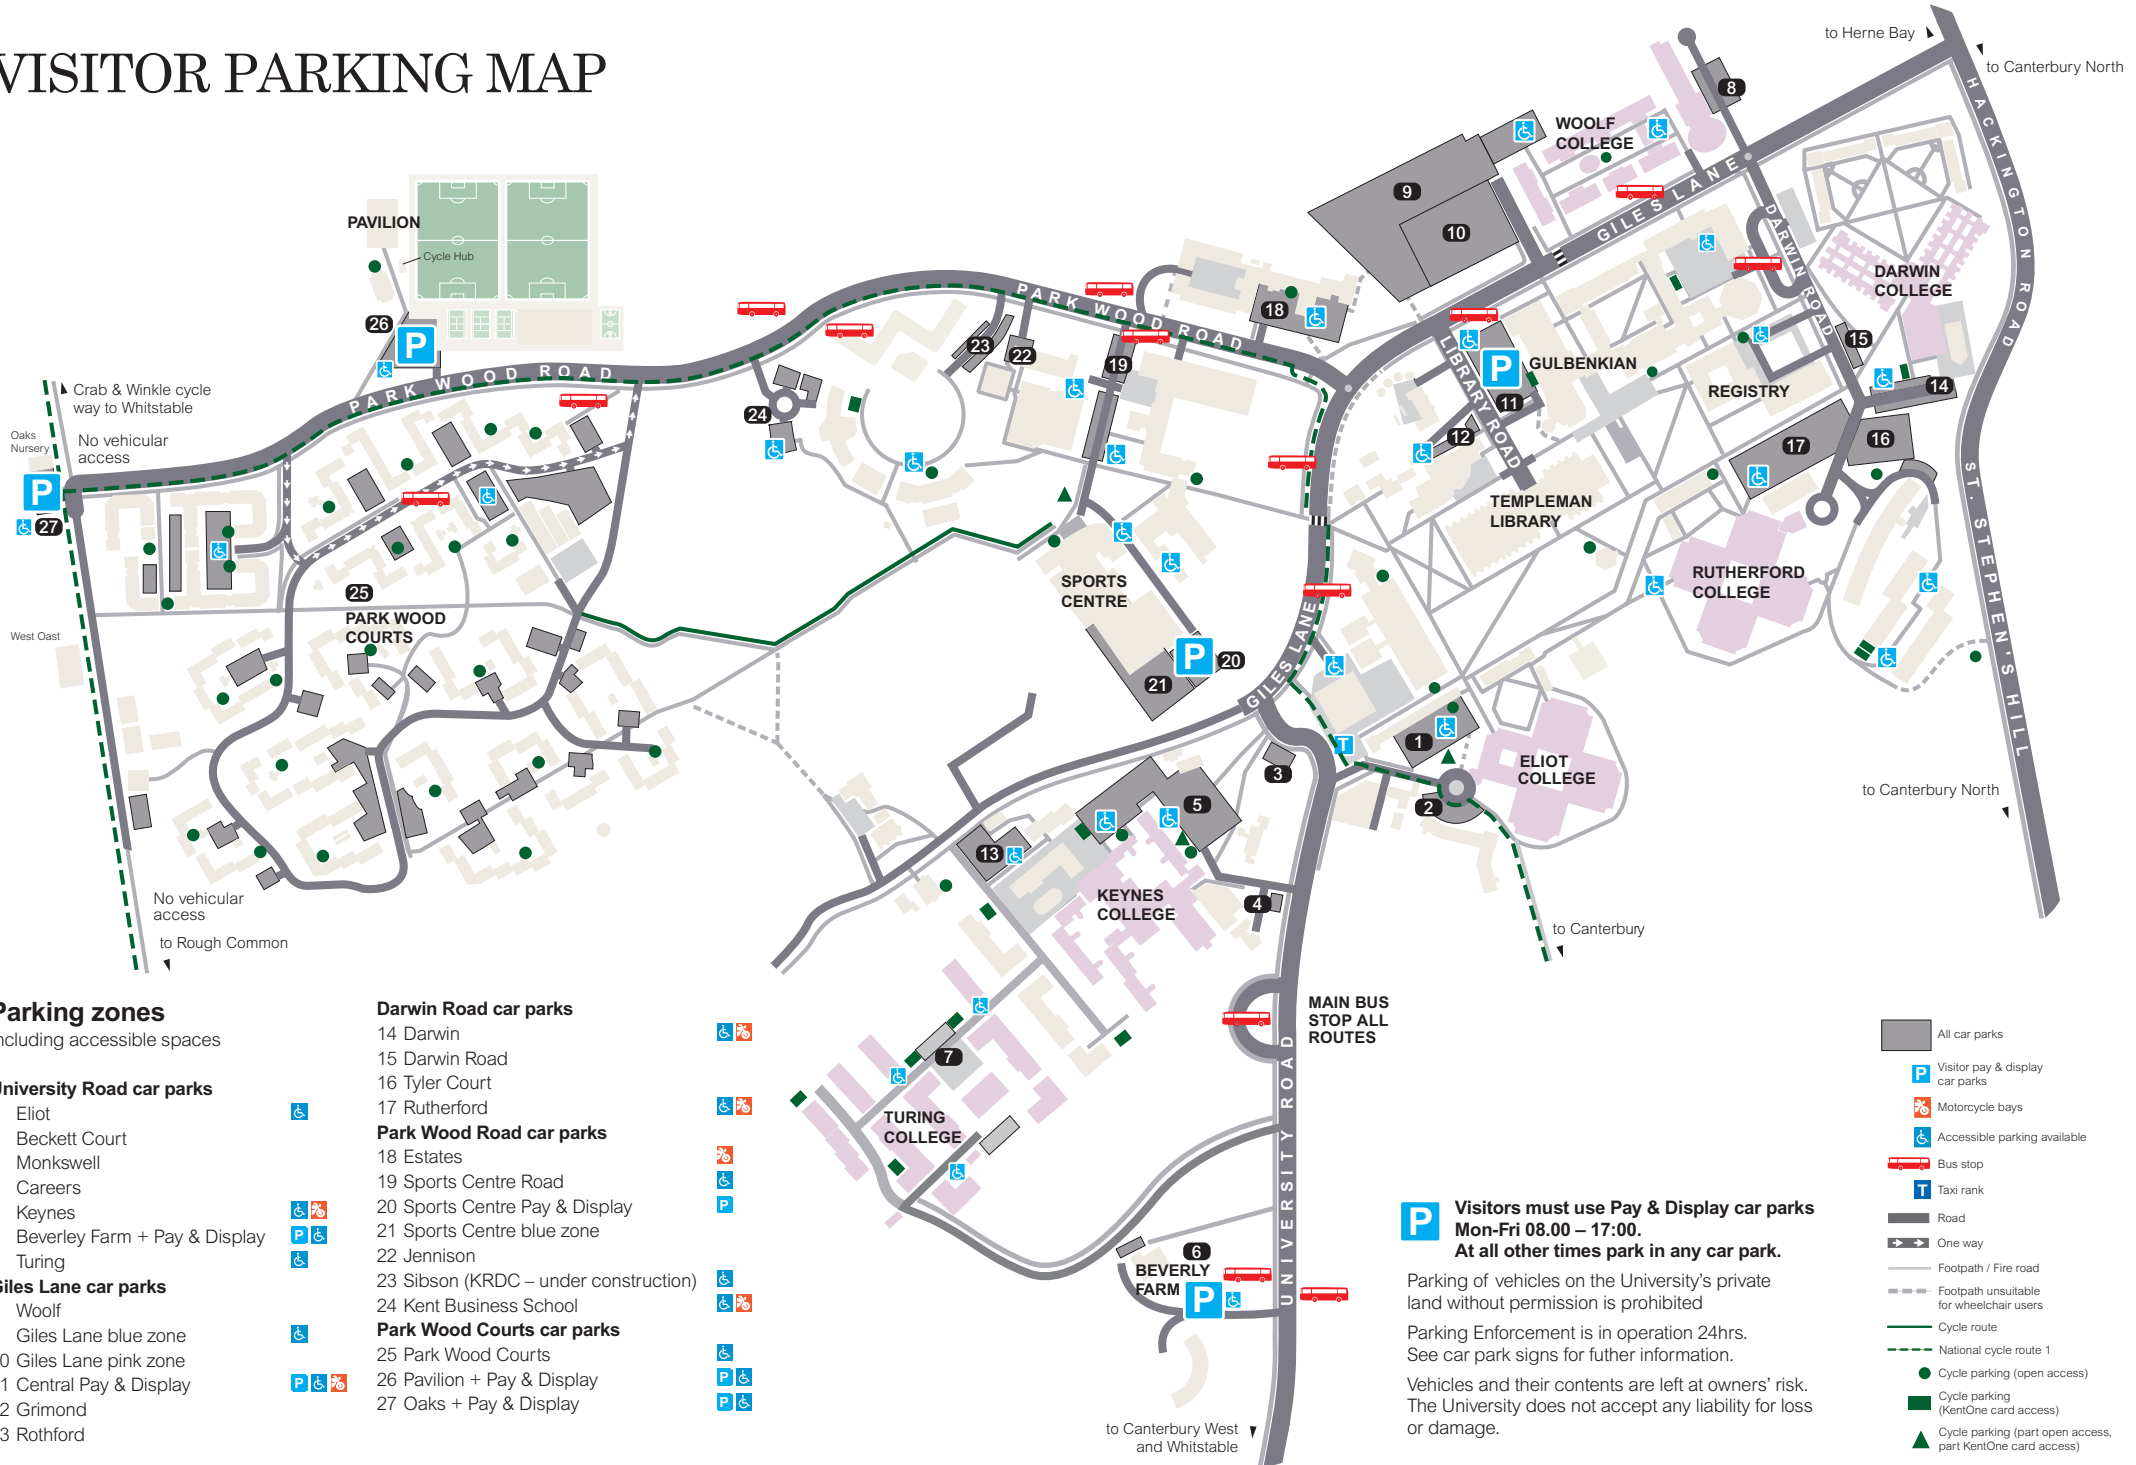

VISITOR PARKING MAP

Parking zones

Including accessible spaces

University Road car parks

- 1 Eliot
- 2 Beckett Court
- 3 Monkswell
- 4 Careers
- 5 Keynes
- 6 Beverley Farm + Pay & Display
- 7 Turing

Giles Lane car parks

- 8 Woolf
- 9 Giles Lane blue zone
- 10 Giles Lane pink zone
- 11 Central Pay & Display
- 12 Grimond
- 13 Rothford

Darwin Road car parks

- 14 Darwin
- 15 Darwin Road
- 16 Tyler Court
- 17 Rutherford

Park Wood Road car parks

- 25 Park Wood Courts
- 26 Pavilion + Pay & Display
- 27 Oaks + Pay & Display

P Visitors must use Pay & Display car parks Mon-Fri 08.00 – 17:00. At all other times park in any car park.

Parking of vehicles on the University's private land without permission is prohibited

- All car parks
- Visitor pay & display car parks
- Motorcycle bays
- Accessible parking available
- Bus stop
- Taxi rank
- Road
- One way
- Footpath / Fire road
- Footpath unsuitable for wheelchair users
- Cycle route
- National cycle route 1
- Cycle parking (open access)
- Cycle parking (KentOne card access)
- Cycle parking (part open access, part KentOne card access)