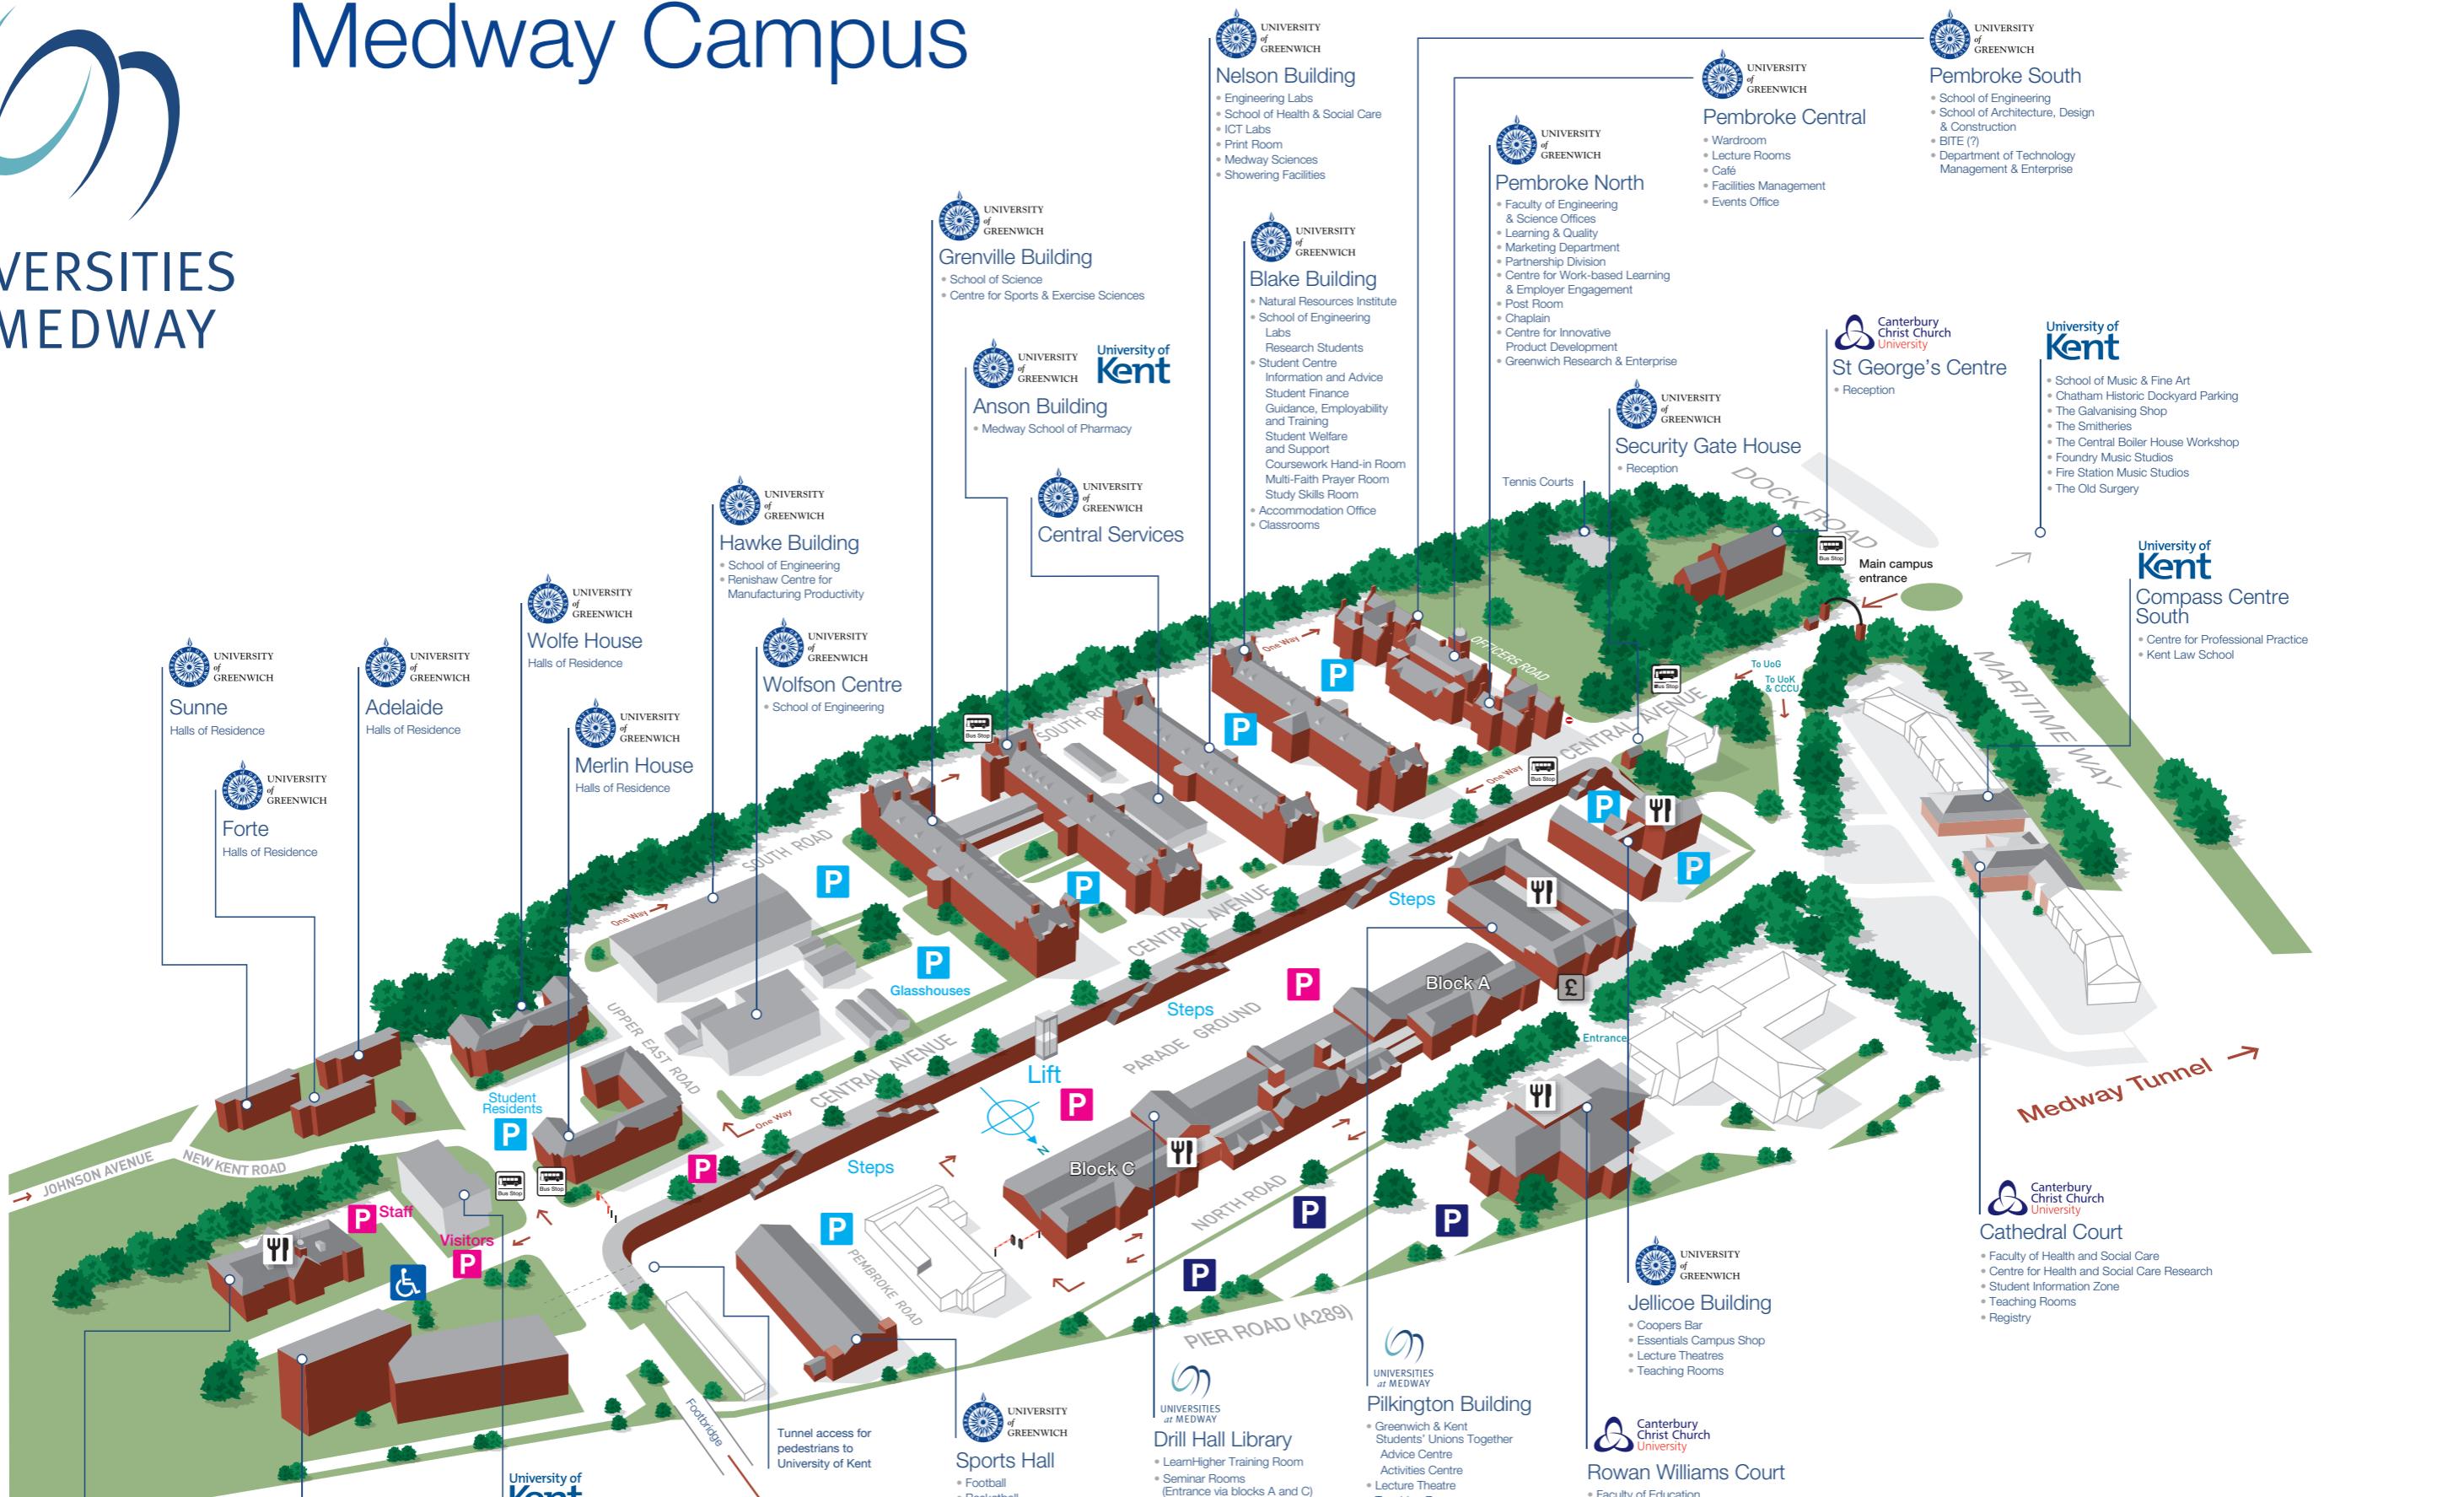

Medway Campus

UNIVERSITIES at MEDWAY

University of Kent
Rochester Building
• Meeting and Seminar Rooms
• Catering
• No.1 Bistro

University of Kent
Medway Building
• Central Administration
• Student Finance
• School of Computing
• School of Sport and Exercise Sciences
• Centre for Music Technology
• Centre for Tourism (Centica)
• Enrolment Management Services
• Facilities Management
• Kent Business School
• Vice-Chancellor's Office
• Master's Office
• Student Activities Office

University of Kent
Gillingham Building
• Student Administration Office
• School of Social Policy, Sociology and Social Research
• Centre for Journalism
• Student Services/Careers

UNIVERSITY of GREENWICH
Sports Hall
• Football
• Basketball
• Table Tennis
• Multi-Gym

UNIVERSITIES at MEDWAY
Drill Hall Library
• Learn-Higher Training Room
• Seminar Rooms (Entrance via blocks A and C)
• IT Help Desk
• Study Skills Helpdesk
• Teaching Rooms
• Open Access IT
• Archibald Hay Mess Café

UNIVERSITIES at MEDWAY
Pilkington Building
• Greenwich & Kent Students' Unions Together
• Advice Centre
• Activities Centre
• Lecture Theatre
• Teaching Rooms
• Restaurant

UNIVERSITY of GREENWICH
Jellicoe Building
• Coopers Bar
• Essentials Campus Shop
• Lecture Theatres
• Teaching Rooms

Canterbury Christ Church University
Rowan Williams Court
• Faculty of Education
• Faculty of Health and Social Care
• Administration
• Computing
• Teaching Rooms
• Lecture Theatres
• Touchdown Café

Canterbury Christ Church University
Cathedral Court
• Faculty of Health and Social Care
• Centre for Health and Social Care Research
• Student Information Zone
• Teaching Rooms
• Registry

KEY

- University of Greenwich Parking
- University of Kent Parking
- Canterbury Christ Church University Parking
- Bus Stop
- ATM Machine
- Restaurant/Café